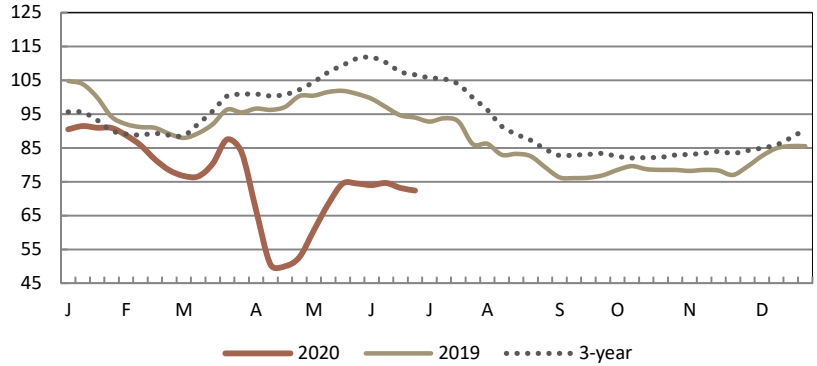

NATIONAL COMPOSITE WEIGHTED AVERAGE

	Wtd Avg	Change	1,000 lbs.
This Week:	72.38	↓ -0.76	8,075
Last Week:	73.15		7,922
Last Year:	93.96	↓ -21.58	11,733
Monthly Composite Weighted Average			
May	73.75		37,582

BREAKOUT OF NATIONAL DATA

	THIS WEEK				LAST WEEK	
	Price Range	Wtd Avg	Change	1,000 lbs.	Wtd Avg	1,000 lbs.
WOGS:						
Composite WOGS:	58.00 - 96.00	74.04	↓ -0.21	5,131	74.25	5,075
2.50 lbs and Lighter:	67.00 - 88.00	77.80	↓ -0.44	556	78.24	796
2.51 lbs to 3.50 lbs:	58.00 - 96.00	73.94	↑ 0.07	4,157	73.87	3,947
3.51 lbs and Heavier:	65.00 - 83.00	70.02	↑ 0.78	418	69.24	331
Whole Birds:						
Composite Whole Body:	55.00 - 100.00	69.50	↓ -1.68	2,945	71.18	2,847
3.00 lbs and Lighter:	68.00 - 95.00	71.89	↓ -3.23	916	75.12	598
3.01 lbs and Heavier:	55.00 - 100.00	68.42	↓ -1.71	2,028	70.13	2,249

EASTERN REGION

	THIS WEEK				LAST WEEK		
	Price Range	Majority	Wtd Avg	Change	1,000 lbs.	Wtd Avg	1,000 lbs.
Whole Body:	63.00 - 95.00	63.00 - 70.00	70.12	↓ -0.69	3,809	70.82	3,727
WOGS:	64.00 - 85.00	68.00 - 78.00	72.48	↓ -0.66	1,446	73.14	1,370
NEW YORK							
Whole Body:	63.00 - 78.00	63.00 - 73.00	69.42	↓ -1.45	1,155	70.87	1,120