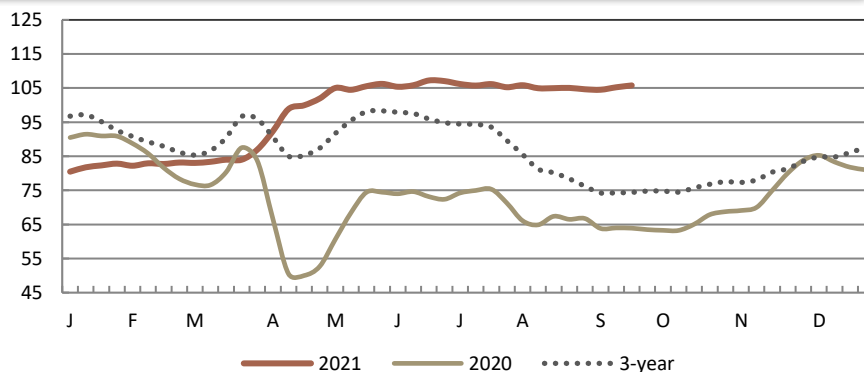

NATIONAL COMPOSITE WEIGHTED AVERAGE

	Wtd Avg	Change	1,000 lbs.
This Week:	105.78	↑ 0.54	10,288
Last Week:	105.23		10,326
Last Year:	63.90	↑ 41.88	9,006
Monthly Composite Weighted Average			
Aug	104.80		44,495

BREAKOUT OF NATIONAL DATA

	THIS WEEK			LAST WEEK		
	Price Range	Wtd Avg	Change	1,000 lbs.	Wtd Avg	1,000 lbs.
WOGS:						
Composite WOGS:	75.00 - 116.00	105.51	↑ 0.40	6,961	105.11	6,897
2.50 lbs and Lighter:	105.00 - 116.00	109.88	↑ 1.02	1,090	108.85	1,135
2.51 lbs to 3.50 lbs:	75.00 - 115.00	104.51	↑ 0.12	5,570	104.39	5,373
3.51 lbs and Heavier:	103.00 - 110.00	108.24	↑ 4.10	301	104.14	389
Whole Birds:						
Composite Whole Body:	75.00 - 134.00	106.33	↑ 0.85	3,327	105.49	3,429
3.00 lbs and Lighter:	100.00 - 132.00	110.08	↓ -0.16	1,067	110.23	880
3.01 lbs and Heavier:	75.00 - 134.00	104.57	↑ 0.72	2,260	103.85	2,550

EASTERN REGION

	THIS WEEK				LAST WEEK		
	Price Range	Majority	Wtd Avg	Change	1,000 lbs.	Wtd Avg	1,000 lbs.
Whole Body:	75.00 - 132.00	99.00 - 112.00	106.46	↑ 1.23	3,984	105.23	4,324
WOGS:	75.00 - 116.00	102.00 - 112.00	107.35	↑ 1.78	1,343	105.57	1,528
NEW YORK							
Whole Body:	95.00 - 112.00	100.00 - 112.00	104.29	↑ 1.20	1,085	103.09	1,190