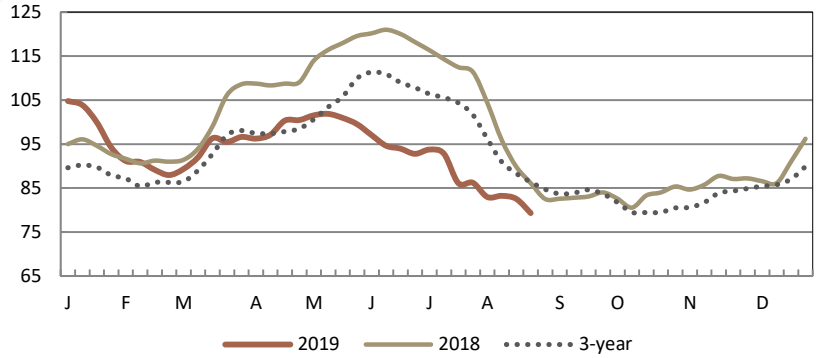

NATIONAL COMPOSITE WEIGHTED AVERAGE

	Wtd Avg	Change	1,000 lbs.
This Week:	79.31	↓ -3.25	12,120
Last Week:	82.55		11,241
Last Year:	82.52	↓ -3.21	13,199
Monthly Composite Weighted Average			
Jul	88.24		58,179

BREAKOUT OF NATIONAL DATA

	THIS WEEK				LAST WEEK	
	Price Range	Wtd Avg	Change	1,000 lbs.	Wtd Avg	1,000 lbs.
WOGS:						
Composite WOGS:	52.00 - 114.00	78.37	↓ -3.25	8,687	81.62	7,687
2.50 lbs and Lighter:	68.00 - 114.00	89.67	↓ -2.01	1,483	91.69	1,463
2.51 lbs to 3.50 lbs:	52.00 - 106.00	75.94	↓ -3.89	6,869	79.83	5,745
3.51 lbs and Heavier:	58.00 - 97.00	78.11	↑ 5.78	335	72.33	479
Whole Birds:						
Composite Whole Body:	53.00 - 122.00	81.69	↓ -2.89	3,433	84.58	3,554
3.00 lbs and Lighter:	66.00 - 122.00	84.82	↓ -2.34	1,273	87.16	1,530
3.01 lbs and Heavier:	53.00 - 120.00	79.84	↓ -2.79	2,159	82.63	2,025

EASTERN REGION

	THIS WEEK				LAST WEEK		
	Price Range	Majority	Wtd Avg	Change	1,000 lbs.	Wtd Avg	1,000 lbs.
Whole Body:	53.00 - 122.00	76.00 - 88.00	80.91	↓ -2.69	4,625	83.60	4,707
WOGS:	54.00 - 104.00	75.00 - 88.00	80.12	↓ -1.65	1,592	81.77	1,553
NEW YORK							
Whole Body:	62.00 - 88.00	80.00 - 88.00	81.05	↓ -3.07	1,458	84.12	1,322