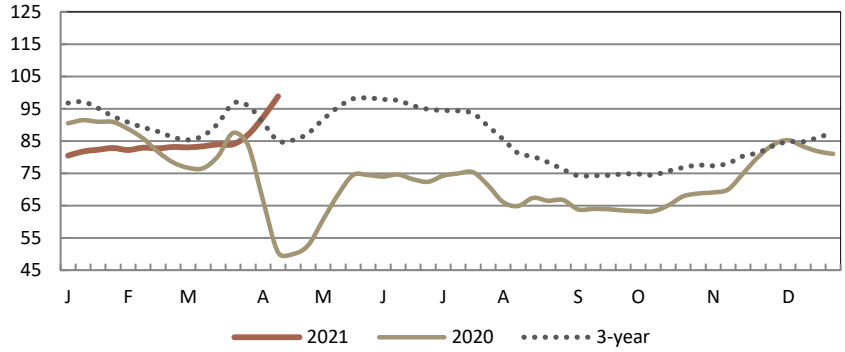

NATIONAL COMPOSITE WEIGHTED AVERAGE

	Wtd Avg	Change	1,000 lbs.
This Week:	98.84	↑ 6.49	10,068
Last Week:	92.36		9,959
Last Year:	50.51	↑ 48.33	8,077
Monthly Composite Weighted Average			
Mar	86.68		39,587

BREAKOUT OF NATIONAL DATA

	THIS WEEK				LAST WEEK	
	Price Range	Wtd Avg	Change	1,000 lbs.	Wtd Avg	1,000 lbs.
WOGS:						
Composite WOGS:	75.00 - 114.00	98.46	↑ 6.20	6,963	92.26	7,227
2.50 lbs and Lighter:	92.00 - 108.00	103.63	↑ 7.27	888	96.35	651
2.51 lbs to 3.50 lbs:	75.00 - 114.00	97.72	↑ 5.72	5,695	92.00	6,111
3.51 lbs and Heavier:	89.00 - 102.00	97.54	↑ 7.62	380	89.92	465
Whole Birds:						
Composite Whole Body:	76.00 - 135.00	99.71	↑ 7.08	3,104	92.62	2,733
3.00 lbs and Lighter:	95.00 - 130.00	102.36	↑ 4.26	1,393	98.10	887
3.01 lbs and Heavier:	76.00 - 135.00	97.54	↑ 7.55	1,711	89.99	1,846

EASTERN REGION

	THIS WEEK				LAST WEEK		
	Price Range	Majority	Wtd Avg	Change	1,000 lbs.	Wtd Avg	1,000 lbs.
Whole Body:	75.00 - 130.00	92.00 - 106.00	99.18	↑ 7.28	4,187	91.90	4,244
WOGS:	75.00 - 108.00	94.00 - 107.00	99.02	↑ 7.13	1,553	91.89	1,887
NEW YORK							
Whole Body:	84.00 - 107.00	93.00 - 106.00	97.97	↑ 6.28	1,190	91.69	1,120