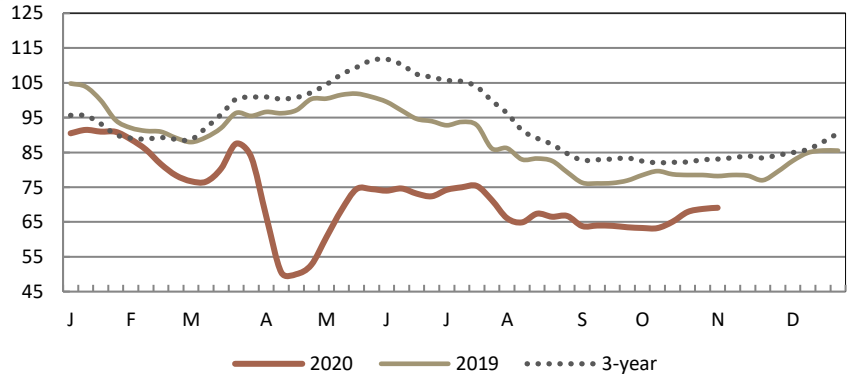

NATIONAL COMPOSITE WEIGHTED AVERAGE

	Wtd Avg	Change	1,000 lbs.
This Week:	69.09	↑ 0.34	9,013
Last Week:	68.75		8,877
Last Year:	78.92	↓ -9.83	10,194
Monthly Composite Weighted Average			
Oct	67.70		35,103

BREAKOUT OF NATIONAL DATA

	THIS WEEK				LAST WEEK	
	Price Range	Wtd Avg	Change	1,000 lbs.	Wtd Avg	1,000 lbs.
WOGS:						
Composite WOGS:	49.00 - 91.00	70.88	↑ 0.52	6,048	70.37	5,698
2.50 lbs and Lighter:	50.00 - 91.00	76.32	↓ -1.14	1,183	77.46	963
2.51 lbs to 3.50 lbs:	49.00 - 82.00	69.43	↑ 0.44	4,521	68.99	4,333
3.51 lbs and Heavier:	69.00 - 79.00	71.30	↑ 3.04	344	68.26	403
Whole Birds:						
Composite Whole Body:	56.00 - 98.00	65.42	↓ -0.43	2,965	65.84	3,178
3.00 lbs and Lighter:	67.50 - 98.00	71.16	↓ -3.95	701	75.11	495
3.01 lbs and Heavier:	56.00 - 96.00	63.64	↓ -0.49	2,264	64.14	2,684

EASTERN REGION

	THIS WEEK				LAST WEEK		
	Price Range	Majority	Wtd Avg	Change	1,000 lbs.	Wtd Avg	1,000 lbs.
Whole Body:	49.00 - 98.00	56.00 - 69.00	66.75	↓ -0.19	4,316	66.94	4,385
WOGS:	49.00 - 82.00	64.00 - 75.00	70.45	↑ 0.04	1,776	70.40	1,652
NEW YORK							
Whole Body:	55.00 - 74.00	59.00 - 74.00	64.53	↓ -0.75	1,190	65.28	1,295