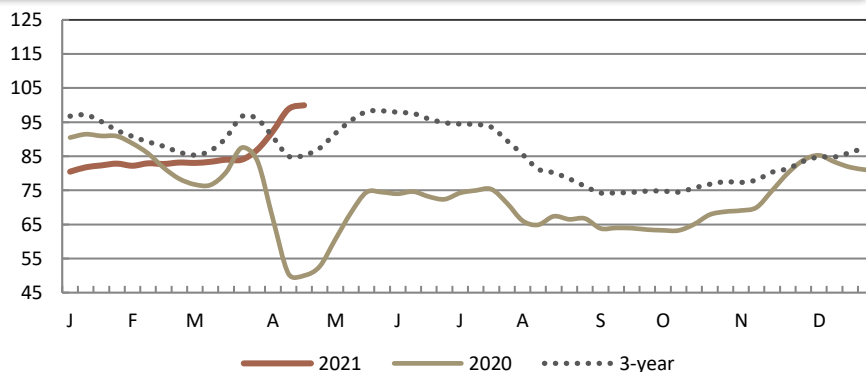

NATIONAL COMPOSITE WEIGHTED AVERAGE

	Wtd Avg	Change	1,000 lbs.
This Week:	99.95	↑ 1.11	10,139
Last Week:	98.84		10,068
Last Year:	50.00	↑ 49.95	8,077
Monthly Composite Weighted Average			
Mar	86.68		39,587

BREAKOUT OF NATIONAL DATA

	THIS WEEK				LAST WEEK	
	Price Range	Wtd Avg	Change	1,000 lbs.	Wtd Avg	1,000 lbs.
WOGS:						
Composite WOGS:	75.00 - 115.00	99.60	↑ 1.14	7,033	98.46	6,963
2.50 lbs and Lighter:	101.00 - 113.00	104.78	↑ 1.15	1,054	103.63	888
2.51 lbs to 3.50 lbs:	75.00 - 115.00	98.78	↑ 1.07	5,521	97.72	5,695
3.51 lbs and Heavier:	75.00 - 105.00	97.54	↑ 0.00	458	97.54	380
Whole Birds:						
Composite Whole Body:	76.00 - 140.00	100.74	↑ 1.04	3,106	99.71	3,104
3.00 lbs and Lighter:	86.00 - 135.00	103.87	↑ 1.51	1,238	102.36	1,393
3.01 lbs and Heavier:	76.00 - 140.00	98.67	↑ 1.12	1,868	97.54	1,711

EASTERN REGION

	THIS WEEK				LAST WEEK		
	Price Range	Majority	Wtd Avg	Change	1,000 lbs.	Wtd Avg	1,000 lbs.
Whole Body:	75.00 - 135.00	94.00 - 106.00	100.03	↑ 0.84	4,236	99.18	4,187
WOGS:	75.00 - 113.00	95.00 - 107.00	99.94	↑ 0.93	1,561	99.02	1,553
NEW YORK							
Whole Body:	86.00 - 107.00	94.00 - 106.00	98.46	↑ 0.49	1,295	97.97	1,190