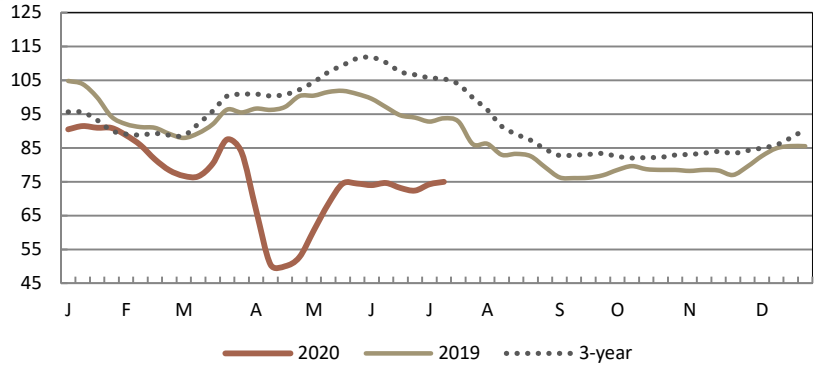

*****CORRECTION IN RED - REPORT FOR JULY 2*****

NATIONAL COMPOSITE WEIGHTED AVERAGE

	Wtd Avg	Change	1,000 lbs.
This Week:	74.97	↑ 0.72	7,633
Last Week:	74.24		7,490
Last Year:	93.75	↓ -18.78	10,560
Monthly Composite Weighted Average			
Jun	73.60		34,390

BREAKOUT OF NATIONAL DATA

	THIS WEEK				LAST WEEK	
	Price Range	Wtd Avg	Change	1,000 lbs.	Wtd Avg	1,000 lbs.
WOGS:						
Composite WOGS:	69.00 - 99.00	77.19	↑ 0.70	5,015	76.49	4,598
2.50 lbs and Lighter:	70.00 - 98.00	77.40	↓ -0.84	697	78.24	694
2.51 lbs to 3.50 lbs:	70.00 - 99.00	77.53	↑ 1.00	4,048	76.53	3,579
3.51 lbs and Heavier:	69.00 - 78.00	71.54	↓ -0.79	269	72.33	325
Whole Birds:						
Composite Whole Body:	63.00 - 100.00	70.70	↑ 0.03	2,619	70.67	2,892
3.00 lbs and Lighter:	67.00 - 95.00	73.59	↓ -1.01	791	74.59	663
3.01 lbs and Heavier:	63.00 - 100.00	69.45	↓ -0.05	1,828	69.50	2,229

EASTERN REGION

	THIS WEEK				LAST WEEK		
	Price Range	Majority	Wtd Avg	Change	1,000 lbs.	Wtd Avg	1,000 lbs.
Whole Body:	63.00 - 95.00	63.50 - 70.00	71.41	↑ 0.49	3,800	70.92	3,883
WOGS:	69.00 - 87.00	70.00 - 78.00	74.41	↑ 0.68	1,558	73.73	1,395
NEW YORK							
Whole Body:	63.00 - 84.00	63.00 - 73.00	70.91	↑ 1.59	1,120	69.31	1,173