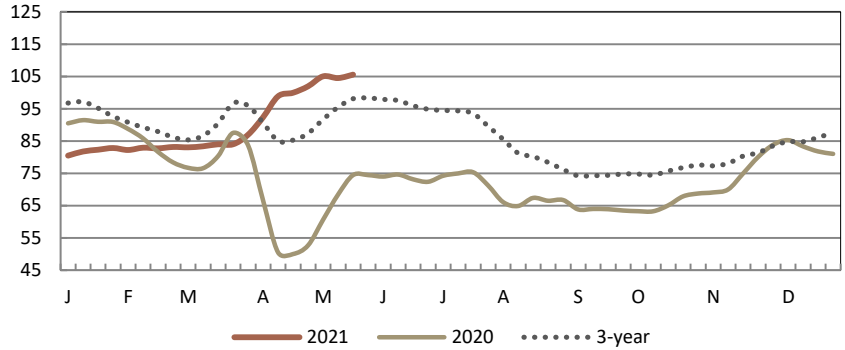

NATIONAL COMPOSITE WEIGHTED AVERAGE

	Wtd Avg	Change	1,000 lbs.
This Week:	105.56	↑ 1.07	9,814
Last Week:	104.49		10,906
Last Year:	77.45	↑ 28.11	7,937
Monthly Composite Weighted Average			
Apr	101.50		41,450

BREAKOUT OF NATIONAL DATA

	THIS WEEK			LAST WEEK		
	Price Range	Wtd Avg	Change	1,000 lbs.	Wtd Avg	1,000 lbs.
WOGS:						
Composite WOGS:	80.00 - 120.00	105.11	↑ 0.80	6,750	104.32	7,463
2.50 lbs and Lighter:	104.00 - 116.00	110.18	↑ 0.88	1,100	109.30	1,093
2.51 lbs to 3.50 lbs:	80.00 - 120.00	104.04	↑ 0.47	5,368	103.56	5,997
3.51 lbs and Heavier:	104.00 - 109.00	105.83	↑ 3.98	282	101.84	372
Whole Birds:						
Composite Whole Body:	85.00 - 140.00	106.53	↑ 1.67	3,063	104.87	3,443
3.00 lbs and Lighter:	101.00 - 135.00	109.13	↑ 0.61	1,074	108.52	1,039
3.01 lbs and Heavier:	85.00 - 140.00	105.13	↑ 1.84	1,989	103.29	2,404

EASTERN REGION

	THIS WEEK				LAST WEEK		
	Price Range	Majority	Wtd Avg	Change	1,000 lbs.	Wtd Avg	1,000 lbs.
Whole Body:	82.00 - 135.00	99.00 - 110.00	106.05	↑ 1.22	3,991	104.83	4,461
WOGS:	82.00 - 116.00	100.00 - 112.00	107.05	↑ 1.25	1,446	105.80	1,482
NEW YORK							
Whole Body:	99.00 - 111.00	100.00 - 111.00	104.00	↑ 1.10	1,085	102.90	1,187