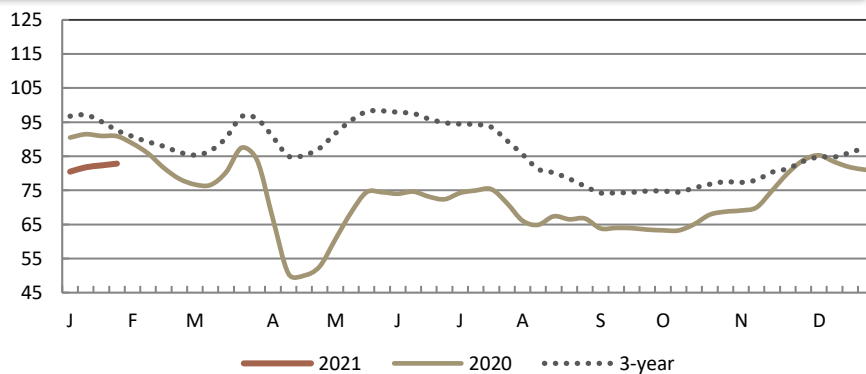

NATIONAL COMPOSITE WEIGHTED AVERAGE

	Wtd Avg	Change	1,000 lbs.
This Week:	82.84	↑ 0.53	9,701
Last Week:	82.31		10,081
Last Year:	90.90	↓ -8.06	9,601
Monthly Composite Weighted Average			
Dec	82.47		44,336

BREAKOUT OF NATIONAL DATA

	THIS WEEK				LAST WEEK	
	Price Range	Wtd Avg	Change	1,000 lbs.	Wtd Avg	1,000 lbs.
WOGS:						
Composite WOGS:	58.00 - 103.00	83.00	↑ 0.30	6,450	82.70	6,121
2.50 lbs and Lighter:	80.00 - 97.00	85.30	↓ -1.73	1,217	87.03	1,161
2.51 lbs to 3.50 lbs:	66.00 - 103.00	82.84	↑ 0.34	4,854	82.50	4,429
3.51 lbs and Heavier:	58.00 - 82.00	77.75	↑ 2.84	380	74.91	531
Whole Birds:						
Composite Whole Body:	72.00 - 117.00	82.52	↑ 0.81	3,251	81.71	3,960
3.00 lbs and Lighter:	72.00 - 112.00	87.47	↑ 3.03	857	84.44	976
3.01 lbs and Heavier:	76.00 - 117.00	80.74	↓ -0.07	2,395	80.81	2,984

EASTERN REGION

	THIS WEEK				LAST WEEK		
	Price Range	Majority	Wtd Avg	Change	1,000 lbs.	Wtd Avg	1,000 lbs.
Whole Body:	58.00 - 112.00	76.00 - 86.00	81.36	↑ 0.61	4,422	80.75	4,589
WOGS:	58.00 - 93.00	77.00 - 86.00	81.19	↑ 0.65	1,525	80.54	1,769
NEW YORK							
Whole Body:	76.00 - 84.50	76.00 - 83.00	80.25	↓ -0.36	1,260	80.61	1,330