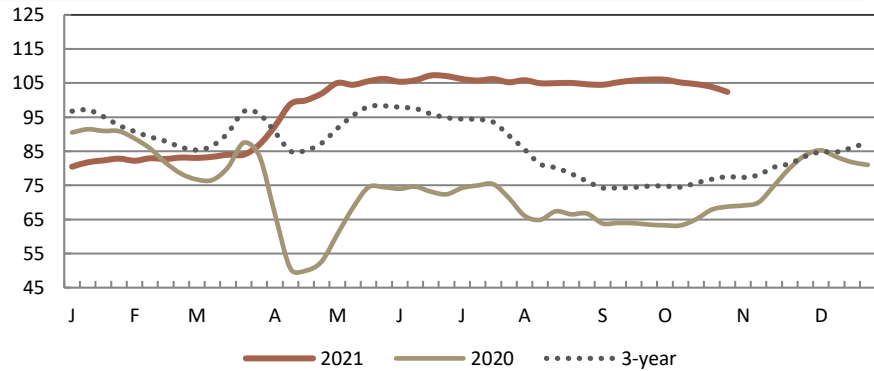

NATIONAL COMPOSITE WEIGHTED AVERAGE

	Wtd Avg	Change	1,000 lbs.
This Week:	102.40	↓ -1.48	10,831
Last Week:	103.88		10,816
Last Year:	68.75	↑ 33.65	8,877
Monthly Composite Weighted Average			
Sep	105.75		41,356

BREAKOUT OF NATIONAL DATA

	THIS WEEK				LAST WEEK	
	Price Range	Wtd Avg	Change	1,000 lbs.	Wtd Avg	1,000 lbs.
WOGS:						
Composite WOGS:	75.00 - 118.00	102.07	↓ -0.53	7,567	102.61	7,562
2.50 lbs and Lighter:	104.00 - 118.00	109.00	↓ -1.16	1,316	110.16	1,426
2.51 lbs to 3.50 lbs:	75.00 - 116.00	100.59	↓ -0.33	5,790	100.92	5,685
3.51 lbs and Heavier:	92.00 - 108.00	100.94	↑ 0.86	461	100.08	451
Whole Birds:						
Composite Whole Body:	77.00 - 136.00	103.15	↓ -2.79	3,264	105.94	3,254
3.00 lbs and Lighter:	98.00 - 136.00	108.44	↓ -3.05	958	111.49	951
3.01 lbs and Heavier:	77.00 - 130.00	100.95	↓ -2.69	2,306	103.64	2,303

EASTERN REGION

	THIS WEEK				LAST WEEK		
	Price Range	Majority	Wtd Avg	Change	1,000 lbs.	Wtd Avg	1,000 lbs.
Whole Body:	75.00 - 136.00	96.00 - 110.00	102.69	↓ -2.29	4,405	104.98	4,461
WOGS:	75.00 - 118.00	98.00 - 110.00	103.47	↓ -0.89	1,618	104.36	1,684
NEW YORK							
Whole Body:	84.00 - 110.00	95.00 - 110.00	99.87	↓ -2.92	1,223	102.79	1,330