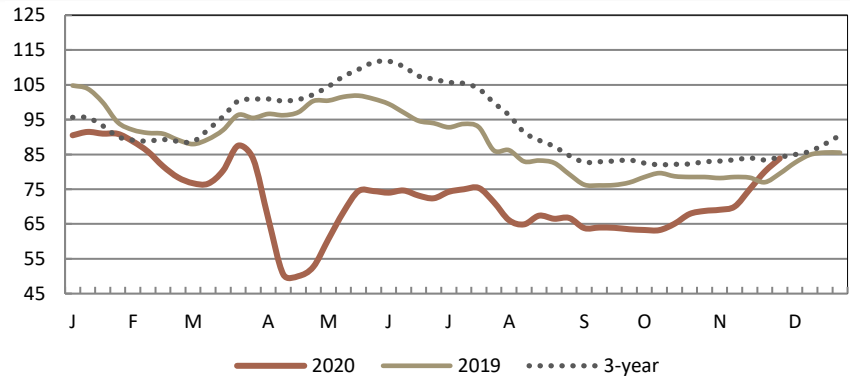

NATIONAL COMPOSITE WEIGHTED AVERAGE

	Wtd Avg	Change	1,000 lbs.
This Week:	83.83	↑ 3.78	7,218
Last Week:	80.05		9,386
Last Year:	79.50	↑ 4.33	9,190
Monthly Composite Weighted Average			
Nov	76.80		34,869

BREAKOUT OF NATIONAL DATA

	THIS WEEK				LAST WEEK	
	Price Range	Wtd Avg	Change	1,000 lbs.	Wtd Avg	1,000 lbs.
WOGS:						
Composite WOGS:	69.00 - 104.00	85.99	↑ 4.15	4,530	81.84	6,133
2.50 lbs and Lighter:	80.50 - 97.00	87.90	↑ 4.53	474	83.37	824
2.51 lbs to 3.50 lbs:	69.00 - 104.00	85.56	↑ 4.10	3,907	81.46	4,843
3.51 lbs and Heavier:	81.00 - 95.00	91.02	↑ 7.98	149	83.04	466
Whole Birds:						
Composite Whole Body:	73.00 - 110.00	80.19	↑ 3.52	2,688	76.67	3,253
3.00 lbs and Lighter:	75.50 - 106.00	81.79	↑ 2.03	665	79.75	817
3.01 lbs and Heavier:	73.00 - 110.00	79.67	↑ 4.03	2,023	75.64	2,435

EASTERN REGION

	THIS WEEK				LAST WEEK		
	Price Range	Majority	Wtd Avg	Change	1,000 lbs.	Wtd Avg	1,000 lbs.
Whole Body:	73.00 - 106.00	73.00 - 83.00	80.63	↑ 2.95	3,086	77.68	4,447
WOGS:	78.00 - 97.00	78.00 - 88.00	84.18	↑ 2.97	898	81.22	1,620
NEW YORK							
Whole Body:	73.00 - 94.00	74.00 - 84.00	78.76	↑ 2.34	875	76.42	1,240