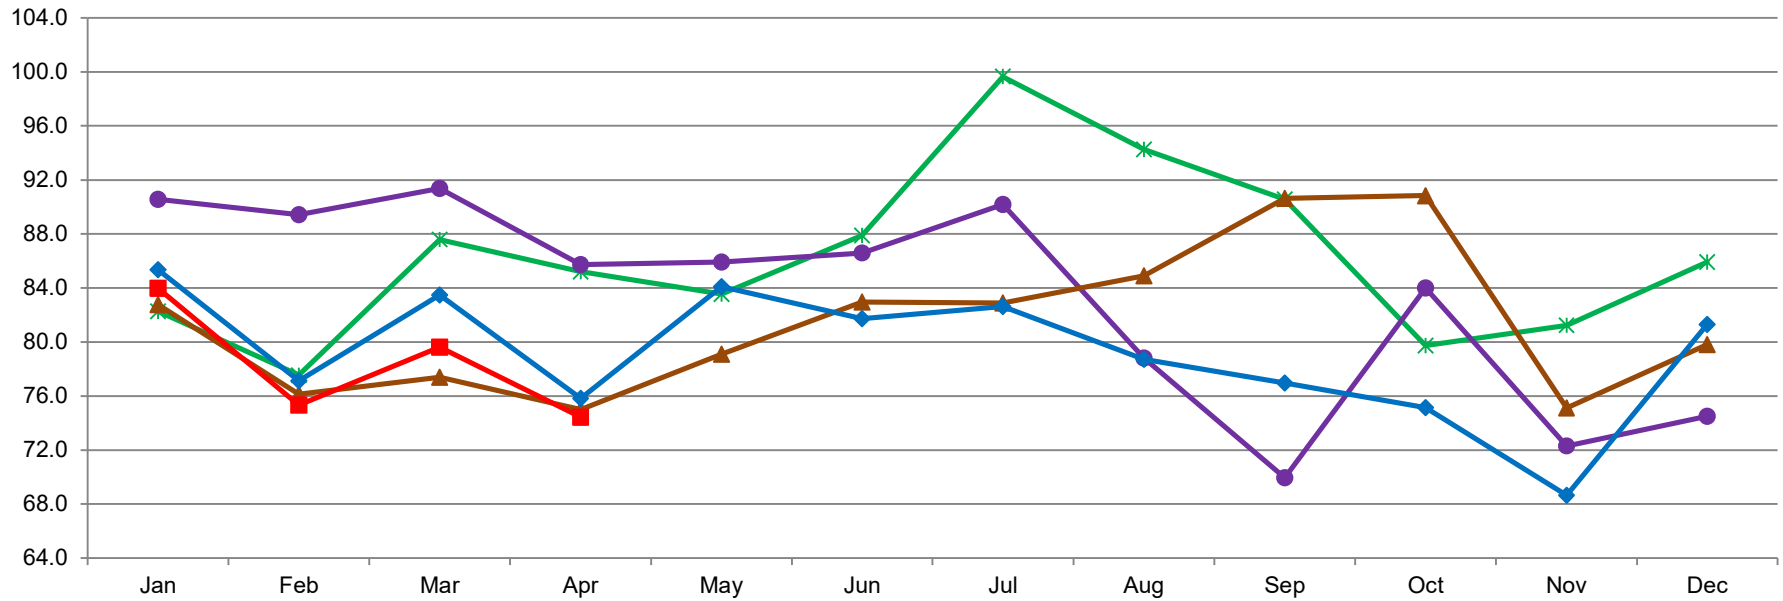

U.S. Total Dry Whey Production

MILLION POUNDS

6/4/2021 - DATA SOURCE, USDA, NASS; GRAPH, USDA, AMS, DMN USDA/AMS/Dairy Market News, Madison, Wisconsin, (608)278-4150 Dairy Market News website: <https://www.ams.usda.gov/market-news/dairy> Dairy Market News database portal: <https://mymarketnews.ams.usda.gov/>

—* 2017
 —● 2018
 —▲ 2019
 —◆ 2020
 —■ 2021