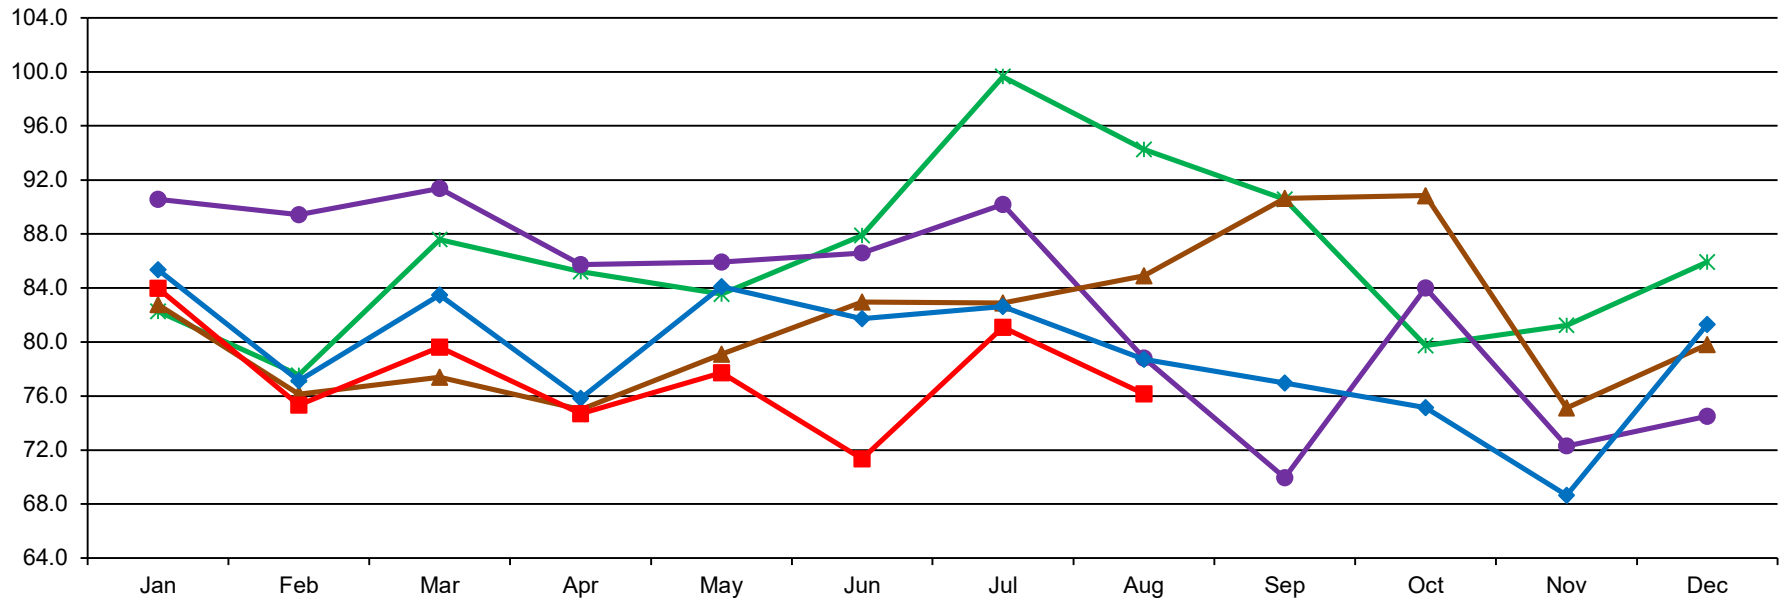

### U.S. Total Dry Whey Production

MILLION POUNDS

10/4/2021 - DATA SOURCE, USDA, NASS; GRAPH, USDA, AMS, DMN USDA/AMS/Dairy Market News, Madison, Wisconsin, (608)278-4150 Dairy Market News website: <https://www.ams.usda.gov/market-news/dairy> Dairy Market News database portal: <https://mymarketnews.ams.usda.gov/>

—\* 2017   
 —● 2018   
 —▲ 2019   
 —◆ 2020   
 —■ 2021