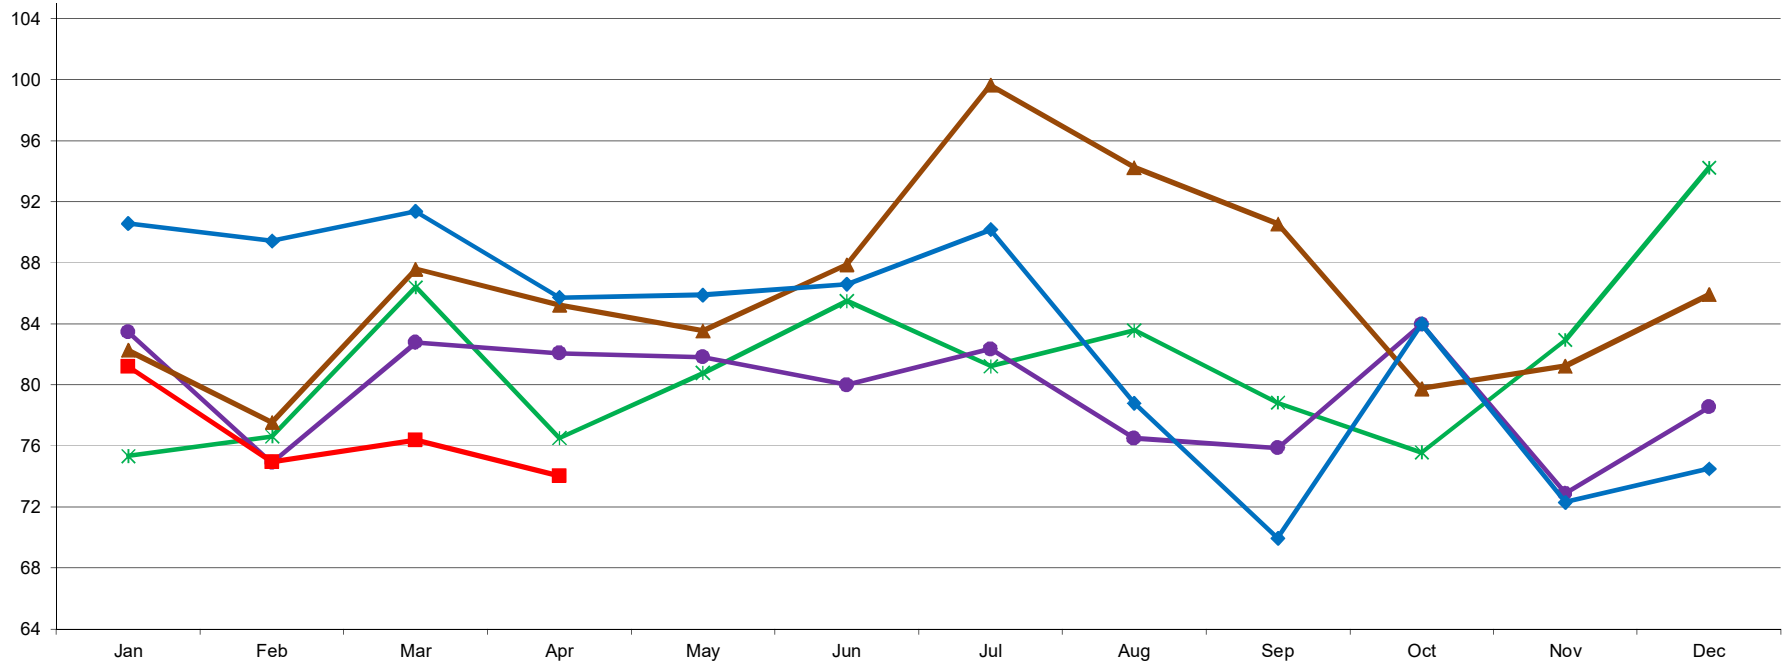

U.S. Total Dry Whey Production

MILLION POUNDS

6/4/2019 DATA SOURCE, USDA, NASS; GRAPH, USDA, AMS, DMN
USDA/AMS/Dairy Market News, Madison, Wisconsin, (608) 422-8587
Dairy Market News website: <http://www.ams.usda.gov/market-news/dairy>

—*— 2015 —●— 2016 —▲— 2017 —◆— 2018 —■— 2019