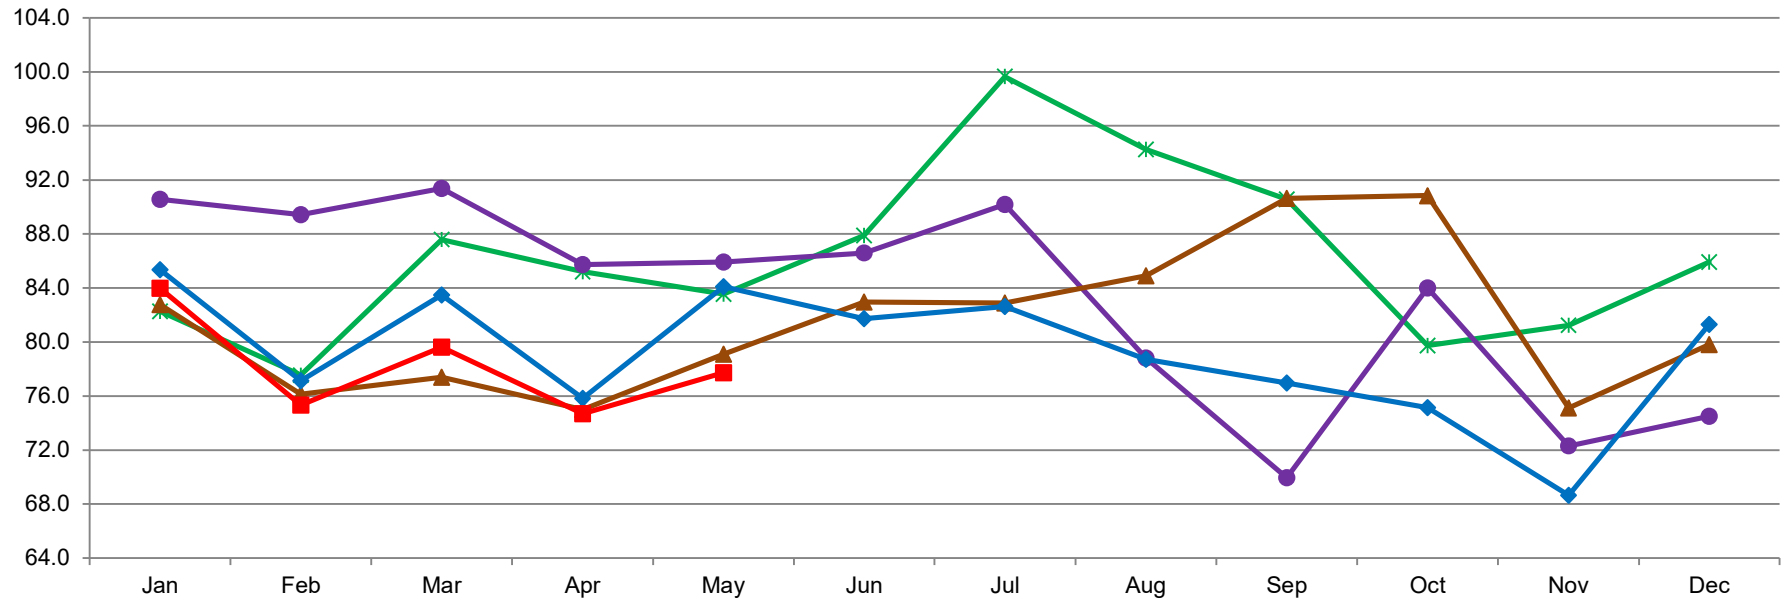

MILLION POUNDS

U.S. Total Dry Whey Production

7/2/2021 - DATA SOURCE, USDA, NASS; GRAPH, USDA, AMS, DMN USDA/AMS/Dairy Market News, Madison, Wisconsin, (608)278-4150 Dairy Market News website: <https://www.ams.usda.gov/market-news/dairy> Dairy Market News database portal: <https://mymarketnews.ams.usda.gov/>

2017 2018 2019 2020 2021