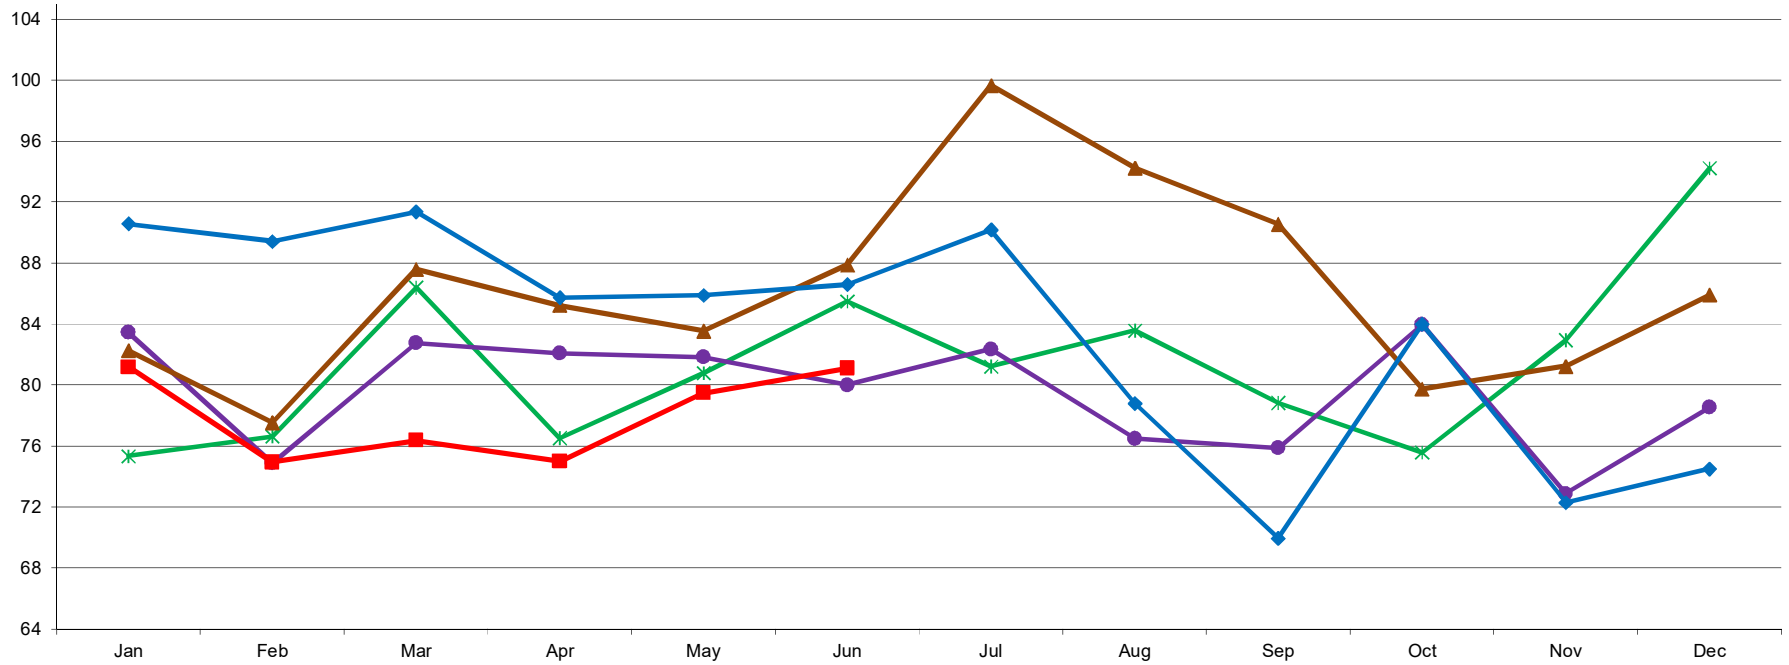

U.S. Total Dry Whey Production

MILLION POUNDS

8/1/2019 DATA SOURCE, USDA, NASS; GRAPH, USDA, AMS, DMN
USDA/AMS/Dairy Market News, Madison, Wisconsin, (608) 422-8587
Dairy Market News website: <http://www.ams.usda.gov/market-news/dairy>

—*— 2015 —●— 2016 —▲— 2017 —◆— 2018 —■— 2019