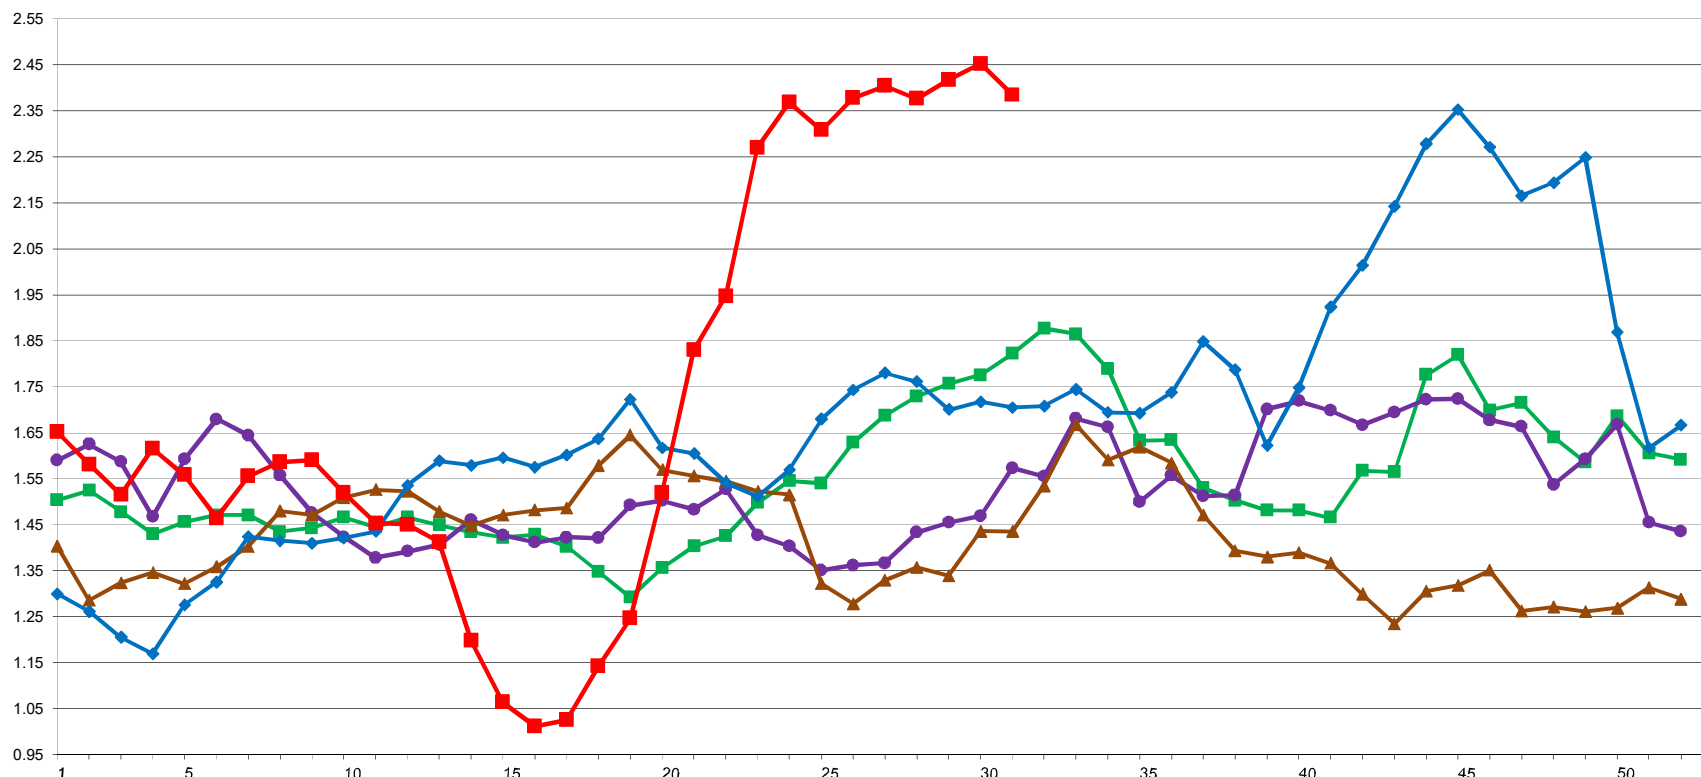

CME Weekly Average Cash Barrel Prices

U.S. \$ PER POUND

7/31/2020 GRAPH USDA, DMN; SOURCE CME GROUP
 USDA/AMS/Dairy Market News, Madison, Wisconsin, (608) 422-8587
 Dairy Market News website: www.ams.usda.gov/market-news/dairy

2016 2017 2018 2019 2020