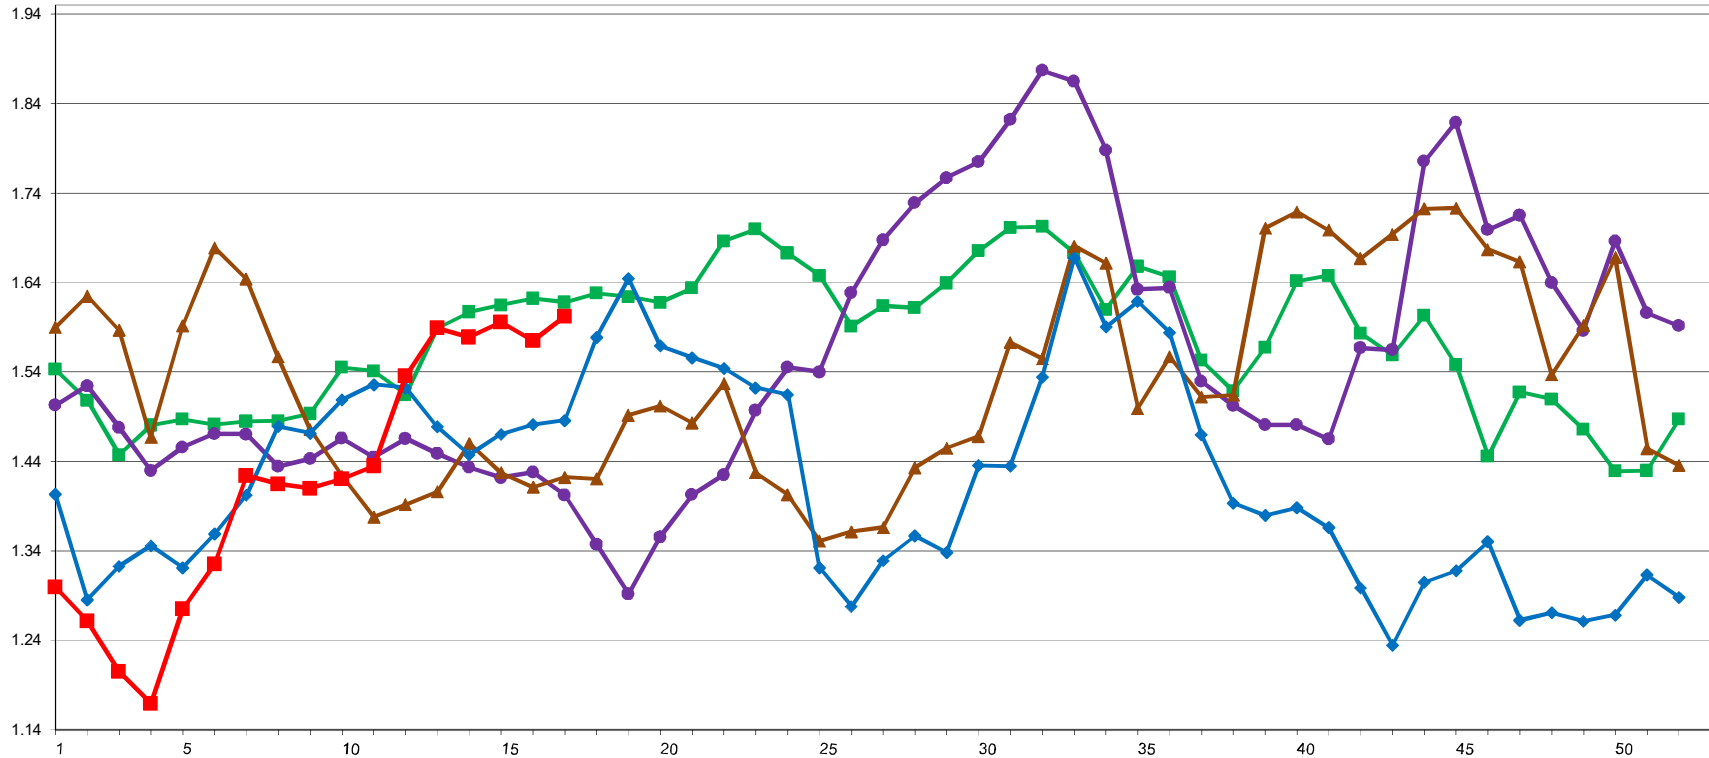

### CME Weekly Average Cash Barrel Prices

U.S. \$ PER POUND

4/26/2019 - GRAPH USDA, DMN; SOURCE CME GROUP  
USDA/AMS/Dairy Market News, Madison, Wisconsin, (608) 422-8587  
Dairy Market News website: [www.ams.usda.gov/market-news/dairy](http://www.ams.usda.gov/market-news/dairy)

2015 2016 2017 2018 2019