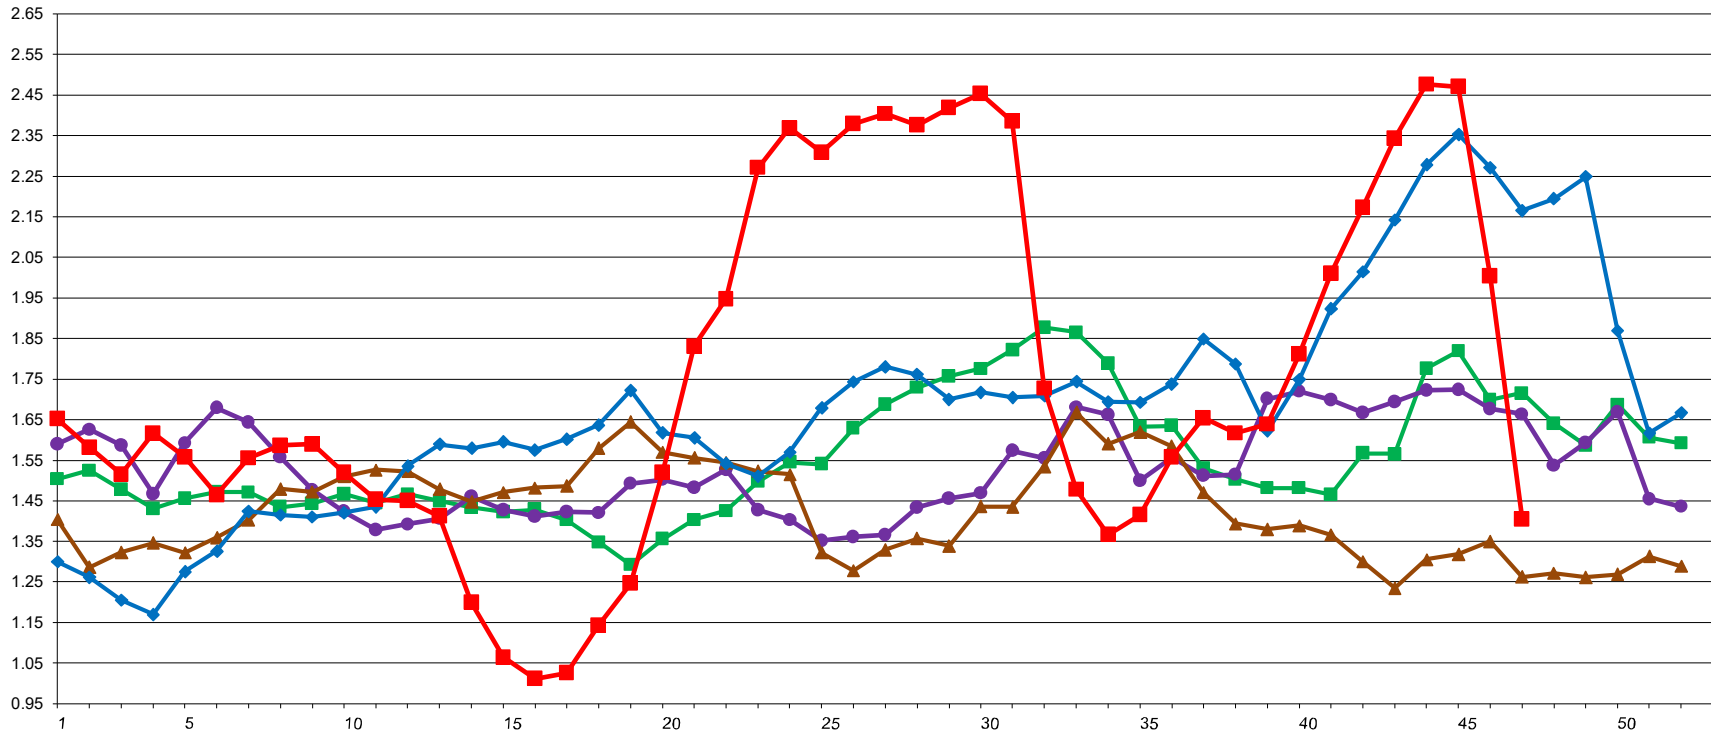

### CME Weekly Average Cash Barrel Prices

U.S. \$ PER POUND

11/20/2020 GRAPH USDA, DMN; SOURCE CME GROUP  
 USDA/AMS/Dairy Market News, Madison, Wisconsin, (608) 422-8587  
 Dairy Market News website: [www.ams.usda.gov/market-news/dairy](http://www.ams.usda.gov/market-news/dairy)

■ 2016     
 ● 2017     
 ▲ 2018     
 ◆ 2019     
 ■ 2020