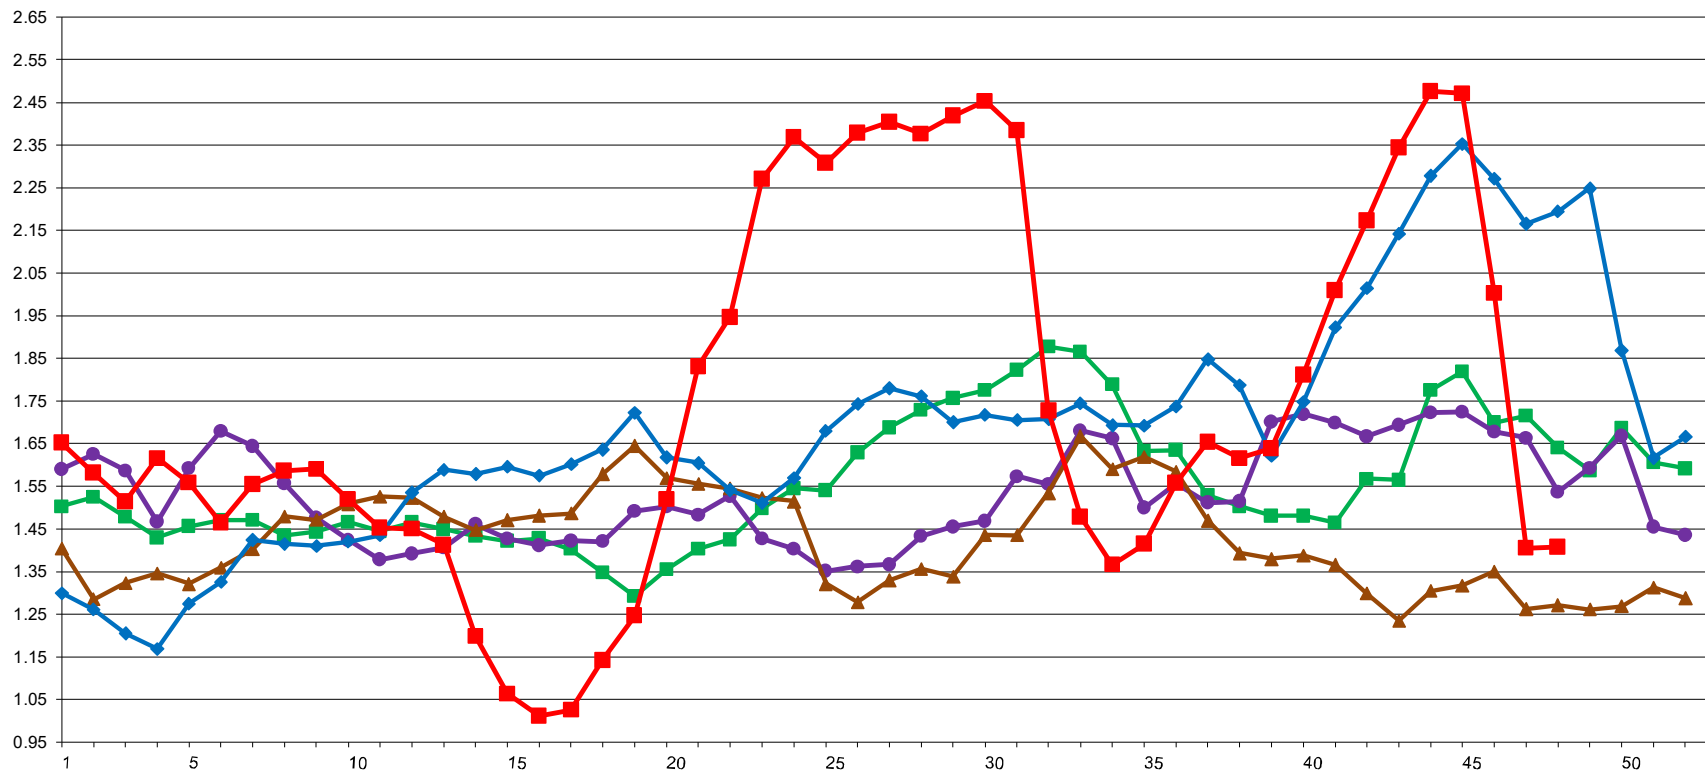

CME Weekly Average Cash Barrel Prices

U.S. \$ PER POUND

11/25/2020 GRAPH USDA, DMN; SOURCE CME GROUP
USDA/AMS/Dairy Market News, Madison, Wisconsin, (608) 422-8587
Dairy Market News website: www.ams.usda.gov/market-news/dairy

2016 2017 2018 2019 2020