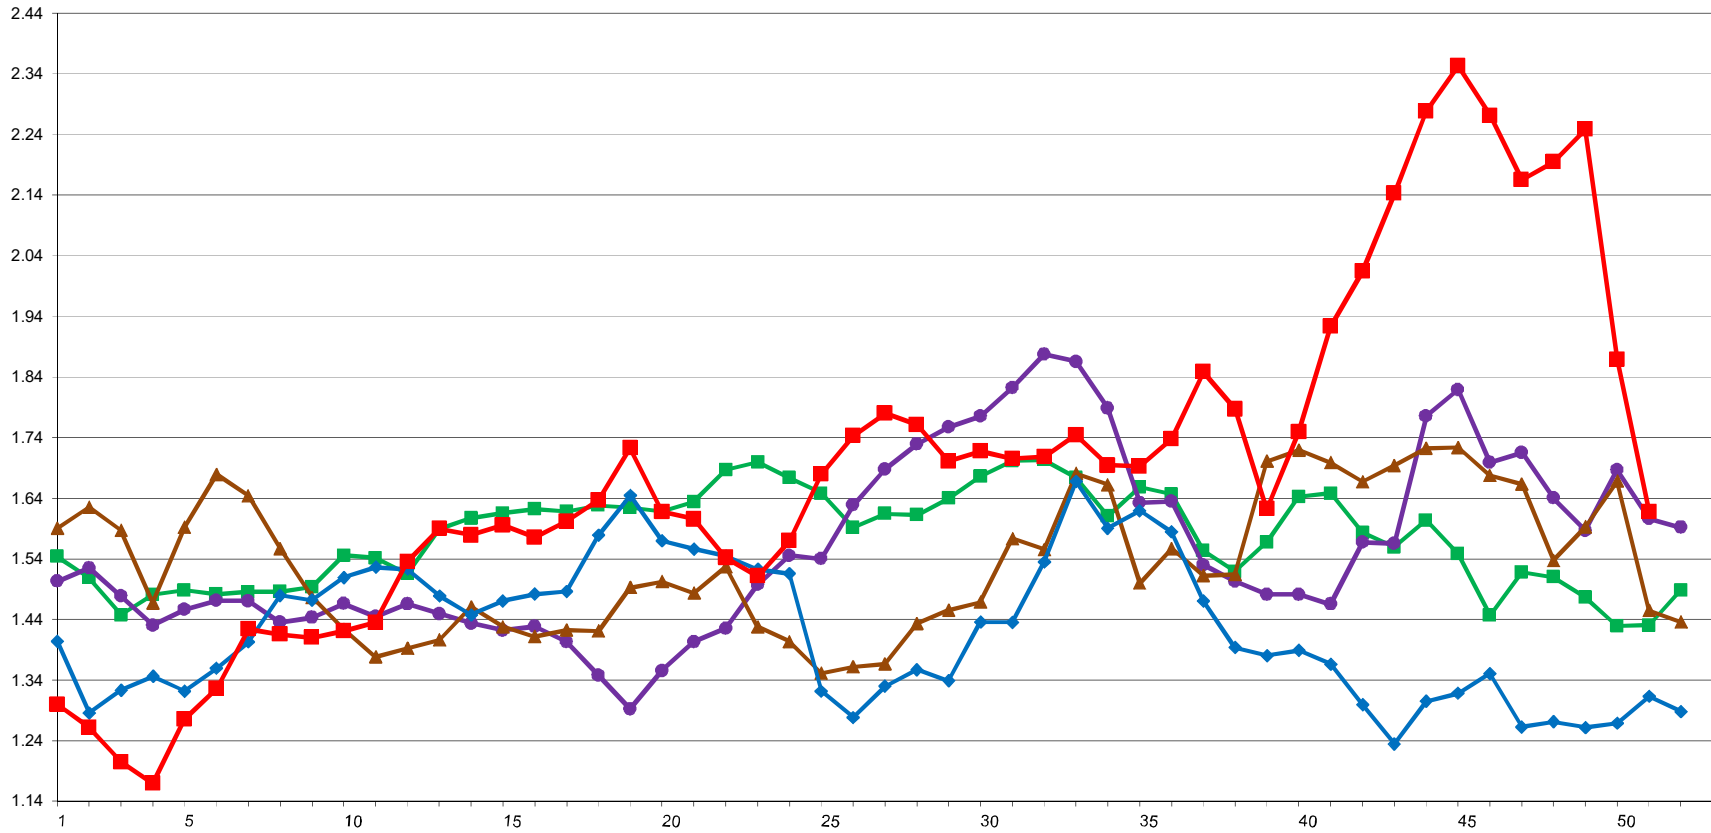

CME Weekly Average Cash Barrel Prices

U.S. \$ PER POUND

12/20/2019- GRAPH USDA, DMN; SOURCE CME GROUP
 USDA/AMS/Dairy Market News, Madison, Wisconsin, (608) 422-8587
 Dairy Market News website: www.ams.usda.gov/market-news/dairy

■ 2015
 ● 2016
 ▲ 2017
 ◆ 2018
 ■ 2019