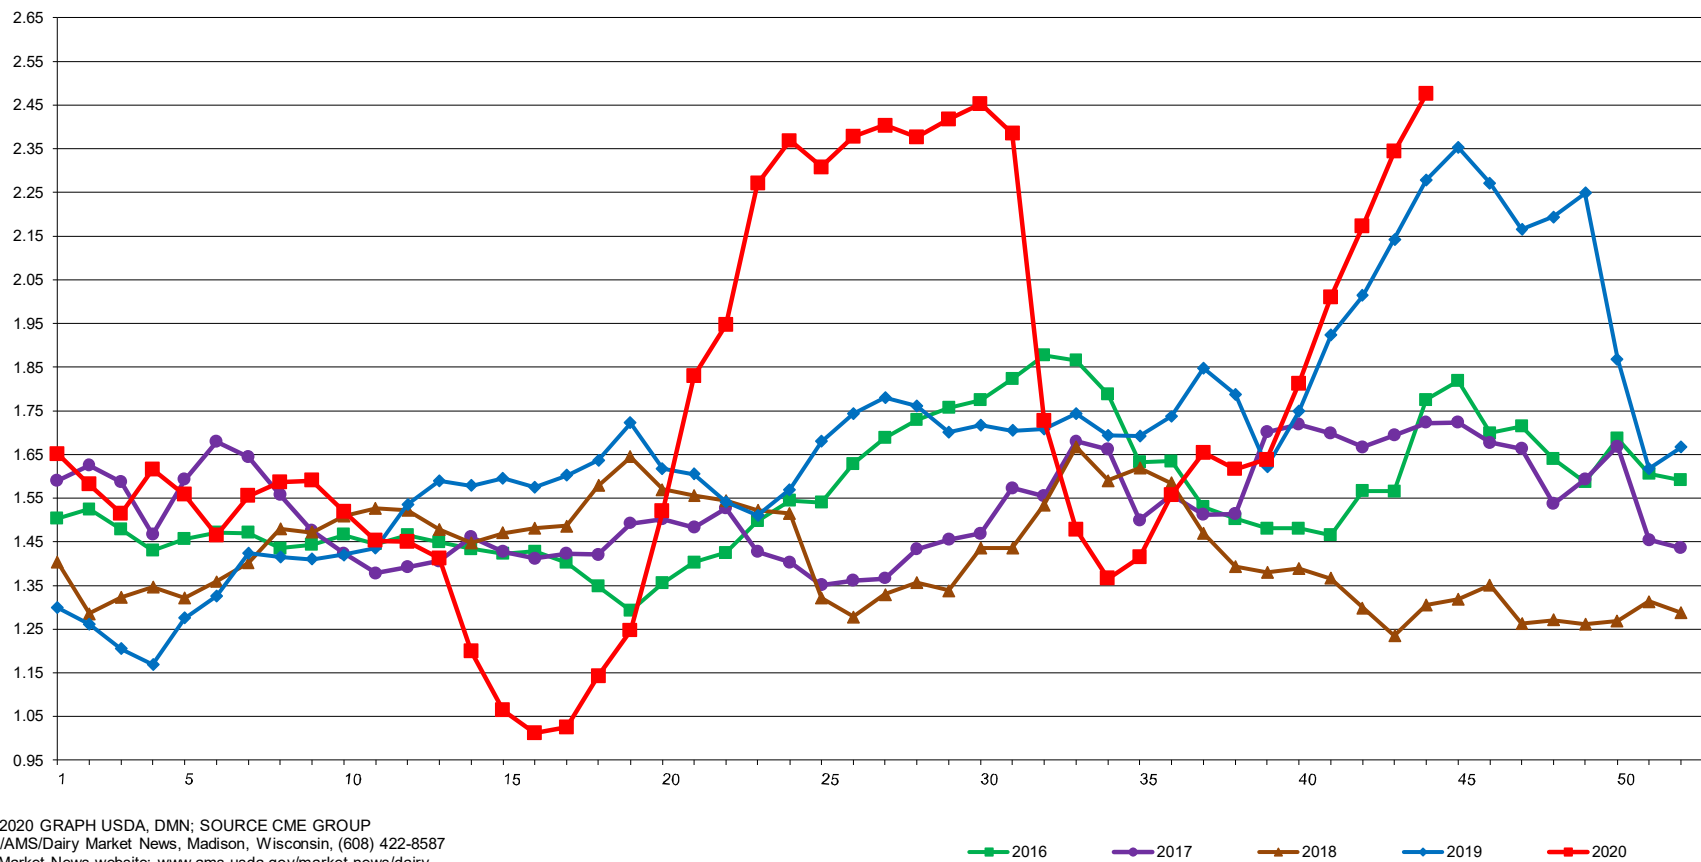

CME Weekly Average Cash Barrel Prices

U.S. \$ PER POUND

10/30/2020 GRAPH USDA, DMN; SOURCE CME GROUP
 USDA/AMS/Dairy Market News, Madison, Wisconsin, (608) 422-8587
 Dairy Market News website: www.ams.usda.gov/market-news/dairy

■ 2016
 ● 2017
 ▲ 2018
 ◆ 2019
 ■ 2020