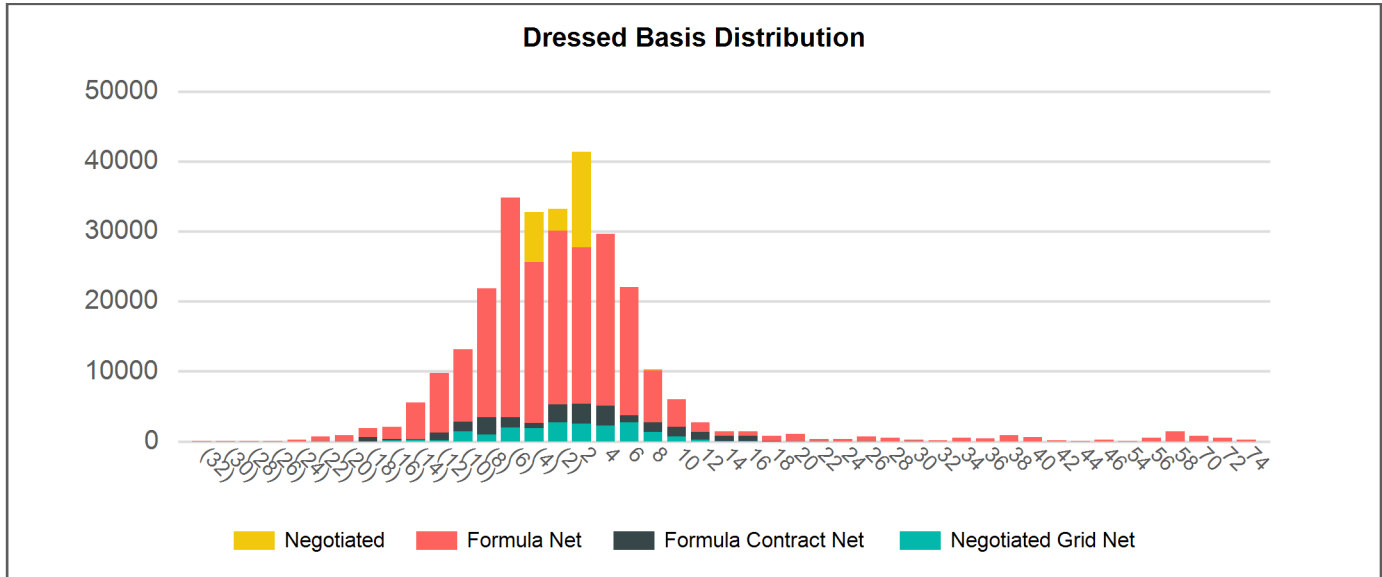

CHARTS

National Weekly Direct Beef Type Price Distribution

Agricultural Marketing Service
Livestock, Poultry, and Grain Market News

Sep, 28, 2021

Email us with accessibility issues with this report

Explanatory Notes:

1 - Distribution groups are dynamic and only include groups where data exists for at least one purchase type.