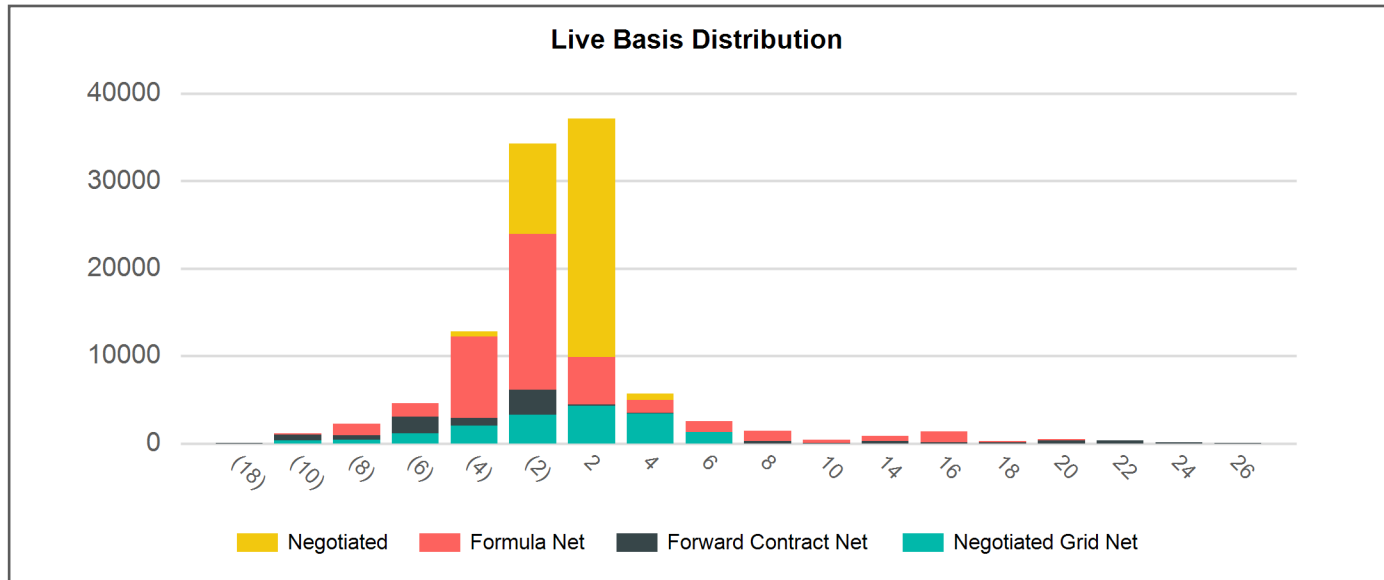

Sep, 28, 2021

Email us with accessibility issues with this report

-22		629		35
-20		856		59
-18		1232	636	
-16		1683	157	189
-14		5170	120	238
-12		8516	1049	177
-10		10351	1400	1387
-8		18350	2554	934
-6	15	31335	1538	1949
-4	7159	23011	718	1899
-2	3080	24806	2620	2696
Dressed Wtd Avg	\$196.43	\$202.67	\$197.55	\$203.43
2	13590	22361	2854	2558
4		24600	2779	2273
6		18386	939	2733
8	140	7474	1369	1330
10		3993	1340	706
12		1406	1036	265
14		651	733	50
16		676	722	39
18		672	39	52
20		1060		42
22		290		34
24		332		
26		680		11
28		534		
30		210		11
32		167		
34		545		
36		424		
38		859		

National Weekly Direct Beef Type Price Distribution

Agricultural Marketing Service
Livestock, Poultry, and Grain Market News

Sep, 28, 2021

Email us with accessibility issues with this report

40		617		
42		189		
44		86		
46		276		
54		40		
56		504		
58		1444		
70		744		
72		507		
74		263		

CHARTS

National Weekly Direct Beef Type Price Distribution

Agricultural Marketing Service
Livestock, Poultry, and Grain Market News

Sep, 28, 2021

Email us with accessibility issues with this report

Explanatory Notes: